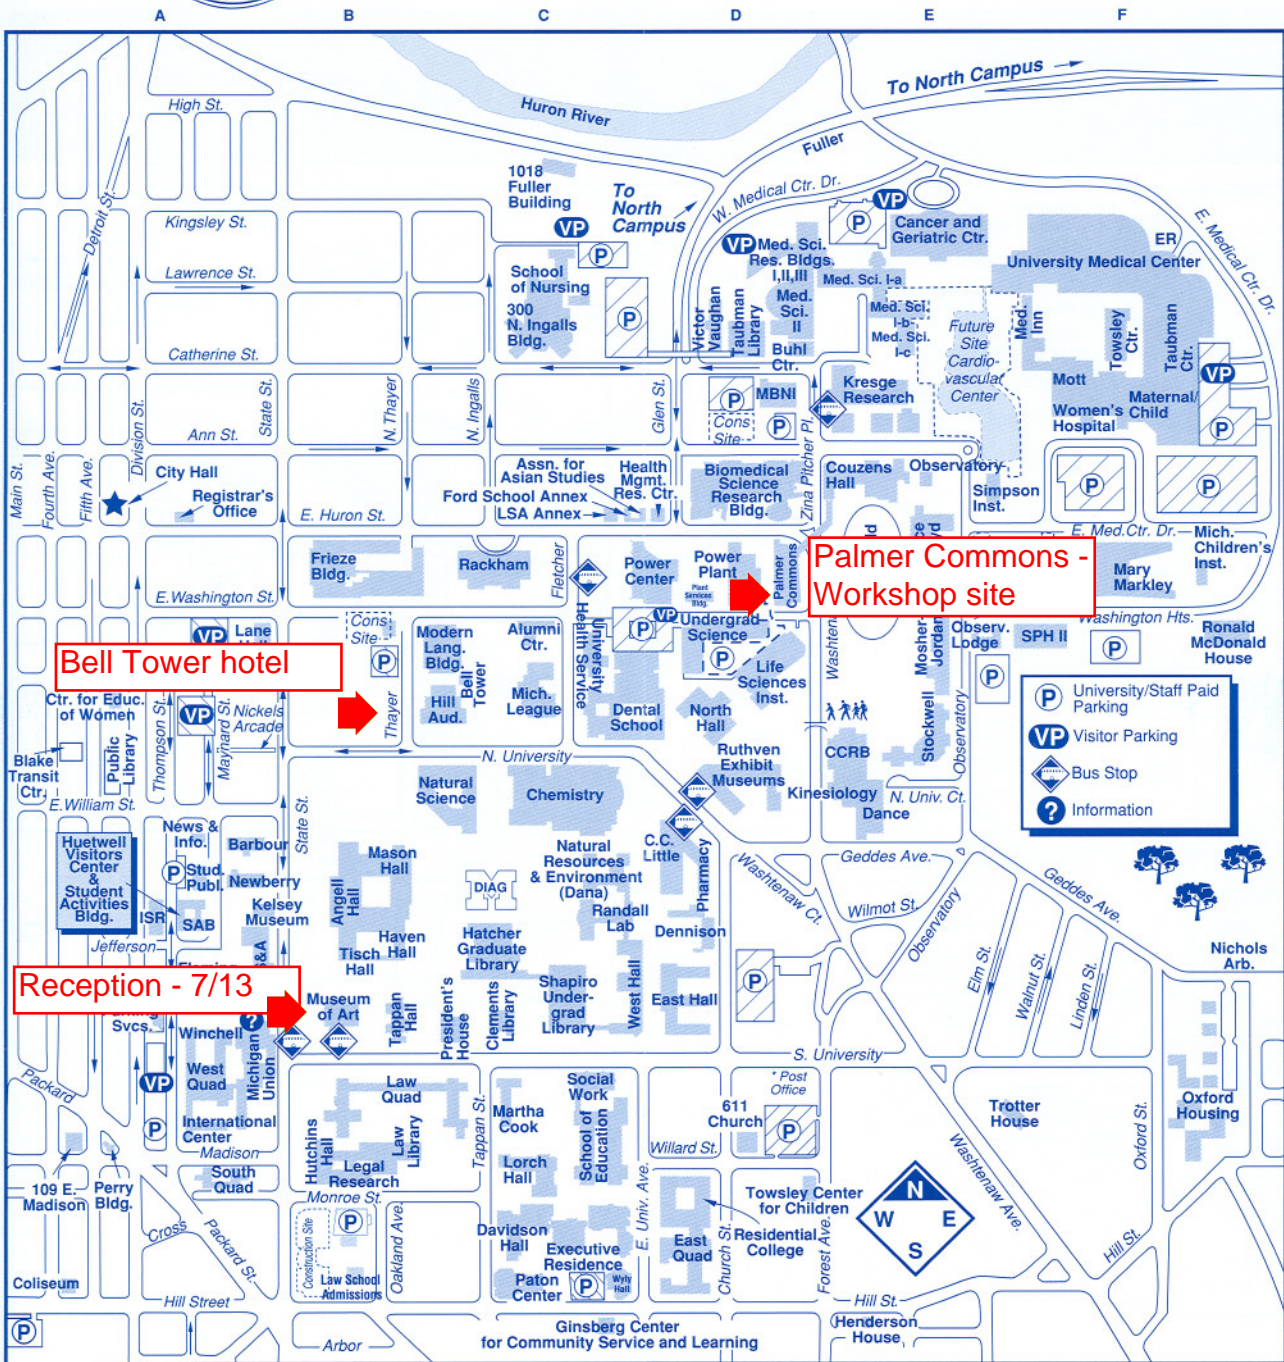

# University of Michigan Central Campus

Bell Tower hotel

Palmer Commons - Workshop site

Reception - 7/13

	University/Staff Paid Parking
	Visitor Parking
	Bus Stop
	Information

To Wolverine Tower

Campus Information Center,  
(First floor, Michigan Union, 764-INFO)